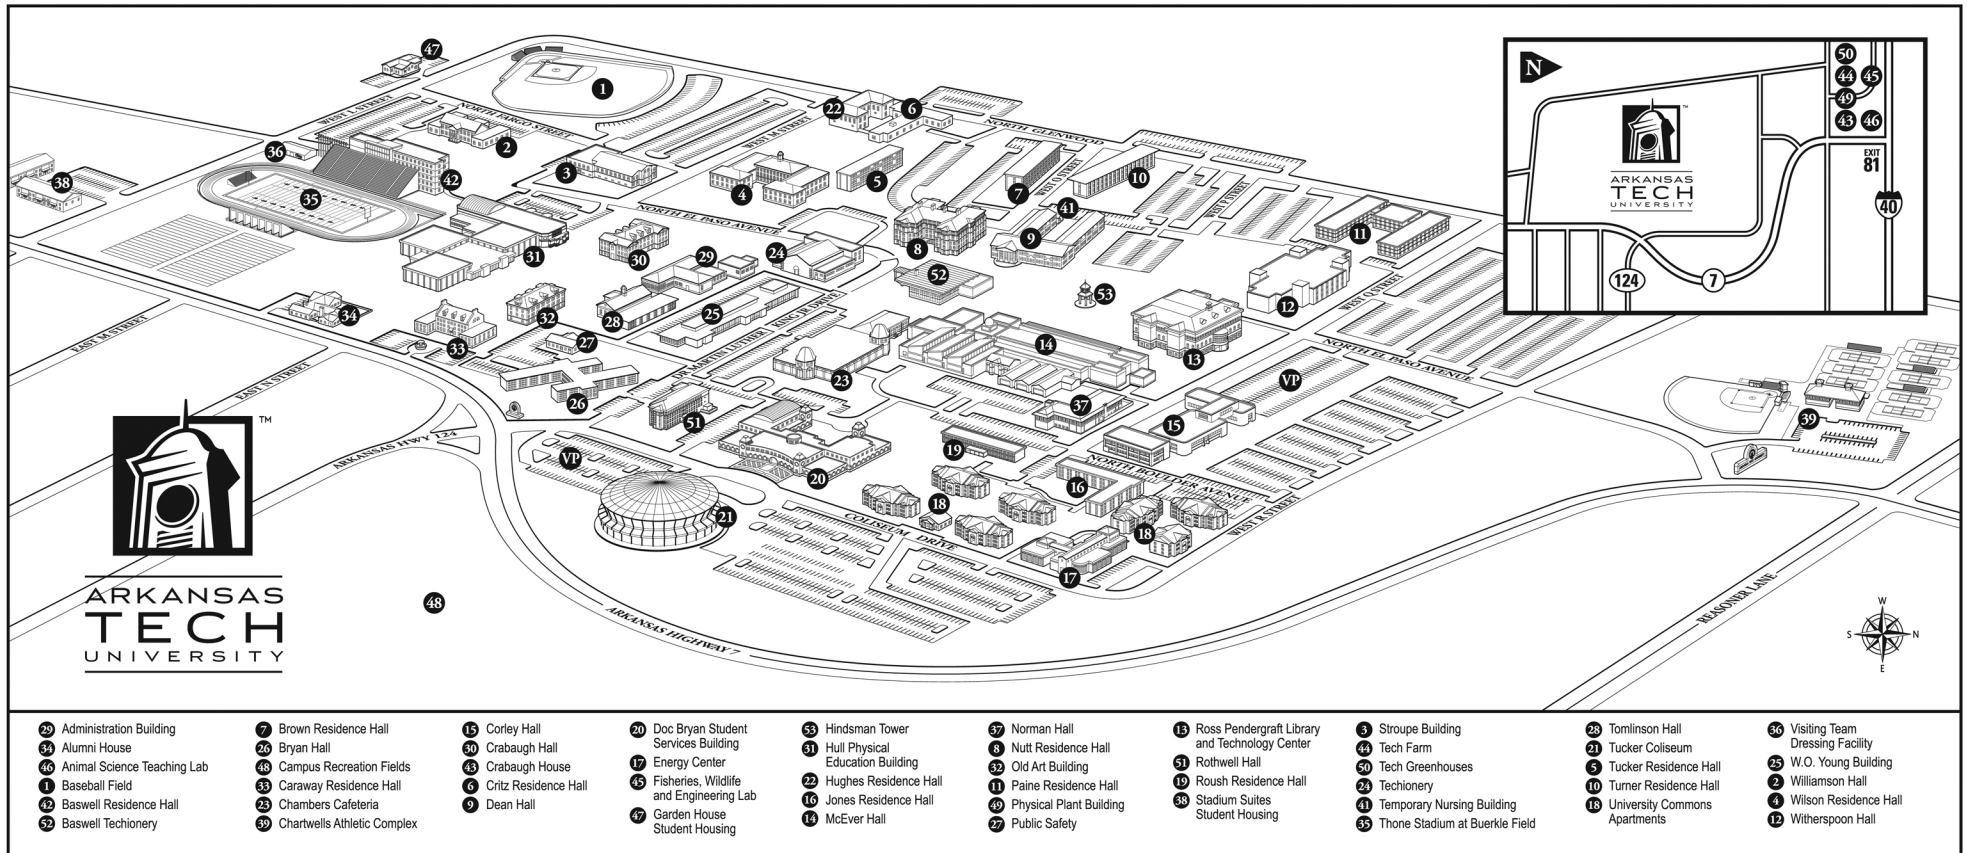

Welcome to Arkansas Tech University

- | | | | | | | | | | |
|--------------------------------|--------------------------------|------------------------|--|-------------------------------------|----------------------------|---|-------------------------------|----------------------------------|------------------------------------|
| 29 Administration Building | 7 Brown Residence Hall | 15 Corley Hall | 30 Doc Bryan Student Services Building | 53 Hindsman Tower | 37 Norman Hall | 13 Ross Pendergraft Library and Technology Center | 3 Stroupe Building | 28 Tomlinson Hall | 36 Visiting Team Dressing Facility |
| 34 Alumni House | 26 Bryan Hall | 30 Crabaugh Hall | 17 Energy Center | 41 Hull Physical Education Building | 8 Nutt Residence Hall | 51 Rothwell Hall | 48 Tech Farm | 21 Tucker Coliseum | 45 W.O. Young Building |
| 46 Animal Science Teaching Lab | 48 Campus Recreation Fields | 18 Crabaugh House | 45 Fisheries, Wildlife and Engineering Lab | 22 Hughes Residence Hall | 11 Old Art Building | 19 Roush Residence Hall | 50 Tech Greenhouses | 5 Tucker Residence Hall | 25 Williamson Hall |
| 1 Baseball Field | 35 Caraway Residence Hall | 6 Critz Residence Hall | 45 Fisheries, Wildlife and Engineering Lab | 16 Jones Residence Hall | 11 Paine Residence Hall | 38 Stadium Suites Student Housing | 28 Technionery | 10 Turner Residence Hall | 2 Wilson Residence Hall |
| 12 Baswell Residence Hall | 23 Chambers Cafeteria | 9 Dean Hall | 17 Garden House Student Housing | 14 McEver Hall | 49 Physical Plant Building | 41 Temporary Nursing Building | 41 Temporary Nursing Building | 18 University Commons Apartments | 12 Witherspoon Hall |
| 52 Baswell Technionery | 39 Chartwells Athletic Complex | | | | 27 Public Safety | 35 Thone Stadium at Buerkle Field | | | |